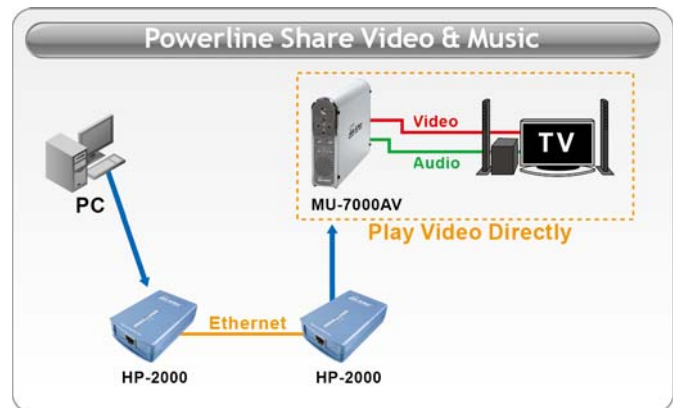

IO/100 Mbps

USB2.0

One touch back up

Video

Photo

Music

Network Multimedia Home Entertainment Center

Networking Share Station

Ultimate proof that the MU-7000AV is multimedia wonder can be seen with the Bit torrent function. You can set your Bit torrent download location to MU-7000AV and once the torrent has been downloaded you can share your entertainment without any limits. Enjoy your home entertainment while you are watching movies or listening to music.

Store Video to your MU7000AV

The MU-7000AV is a wired multimedia server with one 3.5" Hard Drive bay and a USB 2.0 port. Therefore, you can install any 3.5" SATA or IDE Hard Drive and share it instantly on the network. Users can use My Network Place to access the Hard Drive. You can even set it as a network Drive.

Packaging

Specifications

Model Name
- MU-7000AV

Color
- Sliver

Case Material
- Aluminum + Nickel-plated Frame

Main Application
- Any 3.5" IDE/SATA hard drive disk
- CPU
- 32-bit RISC

TV out Function
- Main Menu:
Photo/Music/Movie/File
- Media file format support: