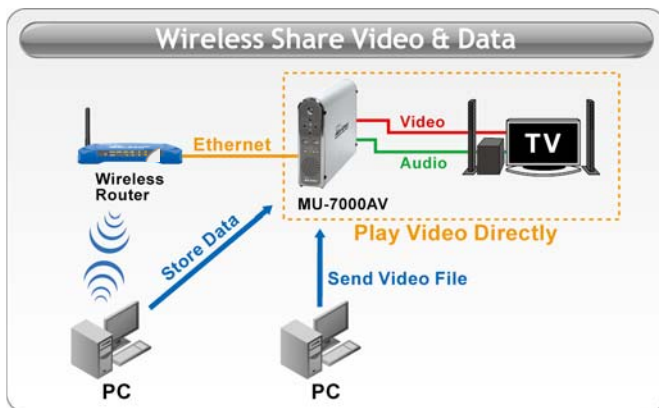

MU-7000AV

3.5" Network Multimedia Home Entertainment Center

The MU-7000AV is a compact & excellent quality portable multimedia player. It gives you freedom to playback all of your favorite video and audio files anywhere you go - at home, in the hotel room, in the office. It supports various video formats such as AVI (DivX, XviD), DAT, MPG, VOB etc. Apart from that, it can be used as a multimedia player, MP3 player or photo slider in your living room.

IO/100 Mbps

USB2.0

One touch back up

Video

Photo

Music

Network Multimedia Home Entertainment Center

Networking Share Station

Ultimate proof that the MU-7000AV is multimedia wonder can be seen with the Bit torrent function. You can set your Bit torrent download location to MU-7000AV and once the torrent has been downloaded you can share your entertainment without any limits. Enjoy your home entertainment while you are watching movies or listening to music.

Store Video to your MU7000AV

The MU-7000AV is a wired multimedia server with one 3.5" Hard Drive bay and a USB 2.0 port. Therefore, you can install any 3.5" SATA or IDE Hard Drive and share it instantly on the network. Users can use My Network Place to access the Hard Drive. You can even set it as a network Drive.