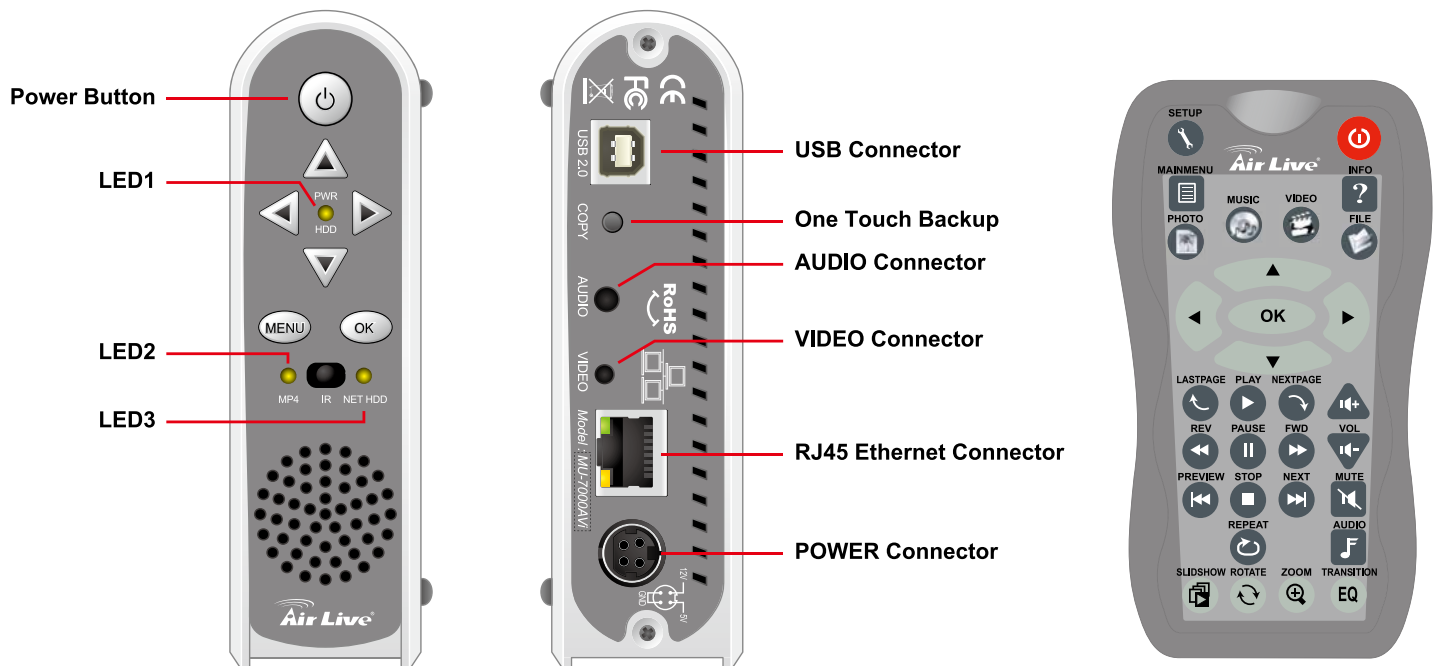

Store Video to your MU7000AV

The MU-7000AV is a wired multimedia server with one 3.5" Hard Drive bay and a USB 2.0 port. Therefore, you can install any 3.5" SATA or IDE Hard Drive and share it instantly on the network. Users can use My Network Place to access the Hard Drive. You can even set it as a network Drive.

Manufacturer

OvisLink Corp.

5F, No.96, Min-ChuanRd, Hsin-tien City, Taipei, Taiwan

www.airlive.com

Play Videos Directly form HDD

MU7000AV, an USB2.0/Ethernet combo HDD Storage, integrates Multimedia & Network as a home entertainment center. It not only plays movies, music & photos directly onto your TV, but it also enables users to share, store and play multimedia files by connecting it to a wired or wireless router.

Kids-Lock Function

This function acts as a parental control agent. It will lock the hard drive partition, if there are files on your hard disk that you do not wish you're the youngest members of your family to access. You can simply setup the password to prevent unauthorized access. You cannot enter the partition unless you enter the correct password.

Packaging

Specifications

Model Name
- MU-7000AV

Color
- Sliver

Case Material
- Aluminum + Nickel-plated Frame

Main Application
- Any 3.5" IDE/SATA hard drive disk
- CPU
- 32-bit RISC

TV out Function
- Main Menu:
Photo/Music/Movie/File
- Media file format support: