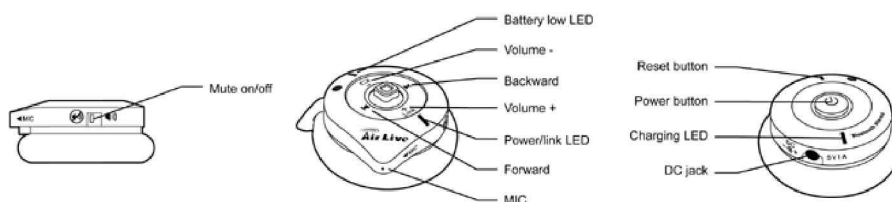

Hi-Fi Stereo Receiver

The BT-120HP stereo headset is a stylish sports-type Bluetooth 1.2 Headset with built-in microphone.. The headset design allow users to fold the headset into smaller footprint for easy transport. The headset support connection to mobile phone with A2DP profiles. With optional necessary, it can also connect with computer(BT-120AD or BT-120ADS), iPod MP3(BT-120IP), and any audio equipment with earphone output (BT-120AJ).

The headset's AVRCP support lets user control PC's media player's volume and sound selections(BT-120AD/BT-120ADS only) through the earphone's 5-direction joy stick. There is even a mute button to instantly turn off the sound.

As the pioneer of Wireless Stereo sound with Bluetooth technologies. The AirLive delivers the true high fidelity song unparalled by other competitors. When you think about wireless audio, think AirLive.

* iPod is a registered trademark of Apple Computer Inc

* Skype is a registered trademark of Skype Technologies SPA.

Diagram