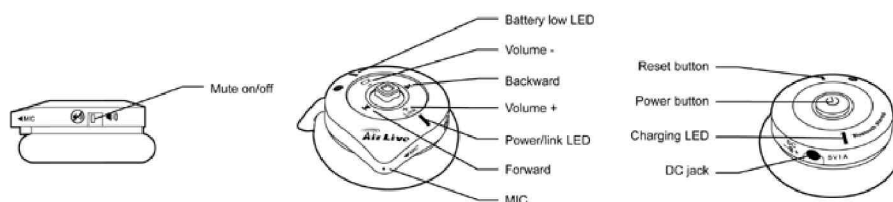

Hi-Fi Stereo Receiver

The BT-120HP stereo headset is a stylish sports-type Bluetooth 1.2 Headset with built-in microphone.. The headset design allow users to fold the headset into smaller footprint for easy transport. The headset support connection to mobile phone with A2DP profiles. With optional necessary, it can also connect with computer(BT-120AD or BT-120ADS), iPod MP3(BT-120IP), and any audio equipment with earphone output (BT-120AJ).

The headset's AVRCP support lets user control PC's media player's volume and sound selections(BT-120AD/BT-120ADS only) through the earphone's 5-direction joy stick. There is even a mute button to instantly turn off the sound.

As the pioneer of Wireless Stereo sound with Bluetooth technologies. The AirLive delivers the true high fidelity song unparalled by other competitors. When you think about wireless audio, think AirLive.

* iPod is a registered trademark of Apple Computer Inc

* Skype is a registered trademark of Skype Technologies SPA.

Diagram